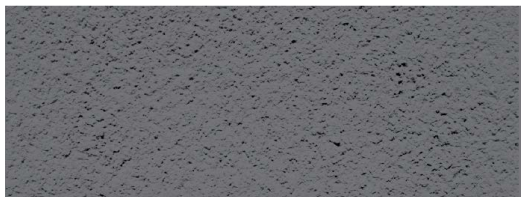

COLOUR CHART

ACRYLICS SURFACES

for Tennis, Netball and Multi-purpose surfaces

STANDARD COLOURS

Highlands

Rainforest

Melbourne Blue

Open Blue

Terracotta

Pebble Grey

Burgundy

Cerulean Blue

Silver City

Tour Purple

Line colours: white, yellow, red, black, green, blue

Colours may slightly vary due to job site conditions, mixing proportions and installations method.