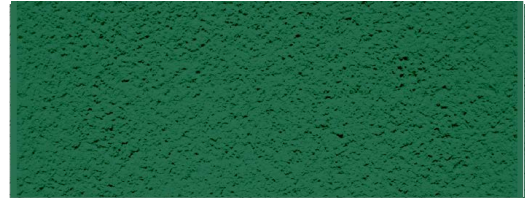

COLOUR CHART

ACRYLICS SURFACES

for Tennis, Netball and Multi-purpose surfaces

STANDARD COLOURS

Highlands

Rainforest

Melbourne Blue

Open Blue

Terracotta

Pebble Grey

Burgundy

Cerulean Blue

Silver City

Tour Purple

Line colours: white, yellow, red, black, green, blue

Colours may slightly vary due to job site conditions, mixing proportions and installations method.