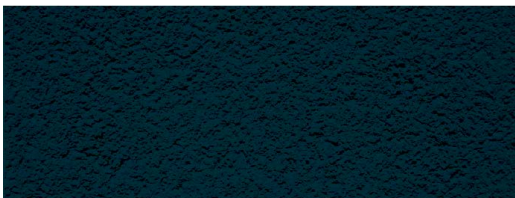

COLOUR CHART

ACRYLICS SURFACES

for Tennis, Netball and Multi-purpose surfaces

STANDARD COLOURS

Highlands

Rainforest

Melbourne Blue

Open Blue

Terracotta

Pebble Grey

Burgundy

Cerulean Blue

Silver City

Tour Purple

Line colours: white, yellow, red, black, green, blue

Colours may slightly vary due to job site conditions, mixing proportions and installations method.