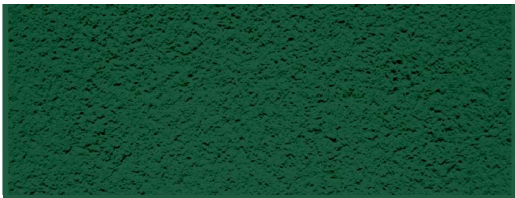

COLOUR CHART

ACRYLICS SURFACES

for Tennis, Netball and Multi-purpose surfaces

STANDARD COLOURS

Highlands

Rainforest

Melbourne Blue

Open Blue

Terracotta

Pebble Grey

Burgundy

Cerulean Blue

Silver City

Tour Purple

Line colours: white, yellow, red, black, green, blue

Colours may slightly vary due to job site conditions, mixing proportions and installations method.